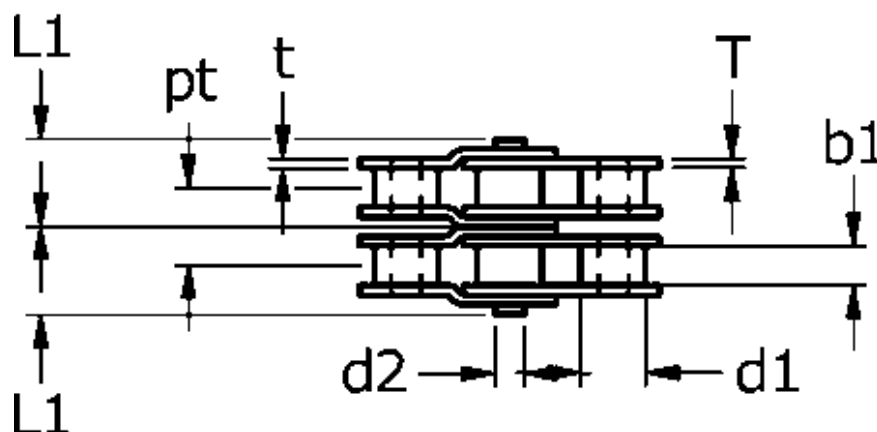

Article number: 61370235060004

Description: Tsubaki 16 B-2 Duplex double cranked link 2POL  
Neptune.

Note: 16 B-2

## Measures

$b1 = 17.02$  |  $t = 3.2$

$d1 = 15.88$

$d2 = 8.28$

$H = 21$

$L1 = 33.55$

$P = 25.4$

$pt = 31.88$

$T = 4$