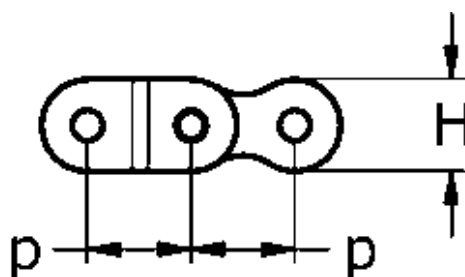

Article number: 61370235060004

Description: Tsubaki 16 B-2 Duplex double cranked link 2POL  
Neptune.

Note: 16 B-2

## Measures

$b1 = 17.02$  |  $t = 3.2$

$d1 = 15.88$

$d2 = 8.28$

$H = 21$

$L1 = 33.55$

$P = 25.4$

$pt = 31.88$